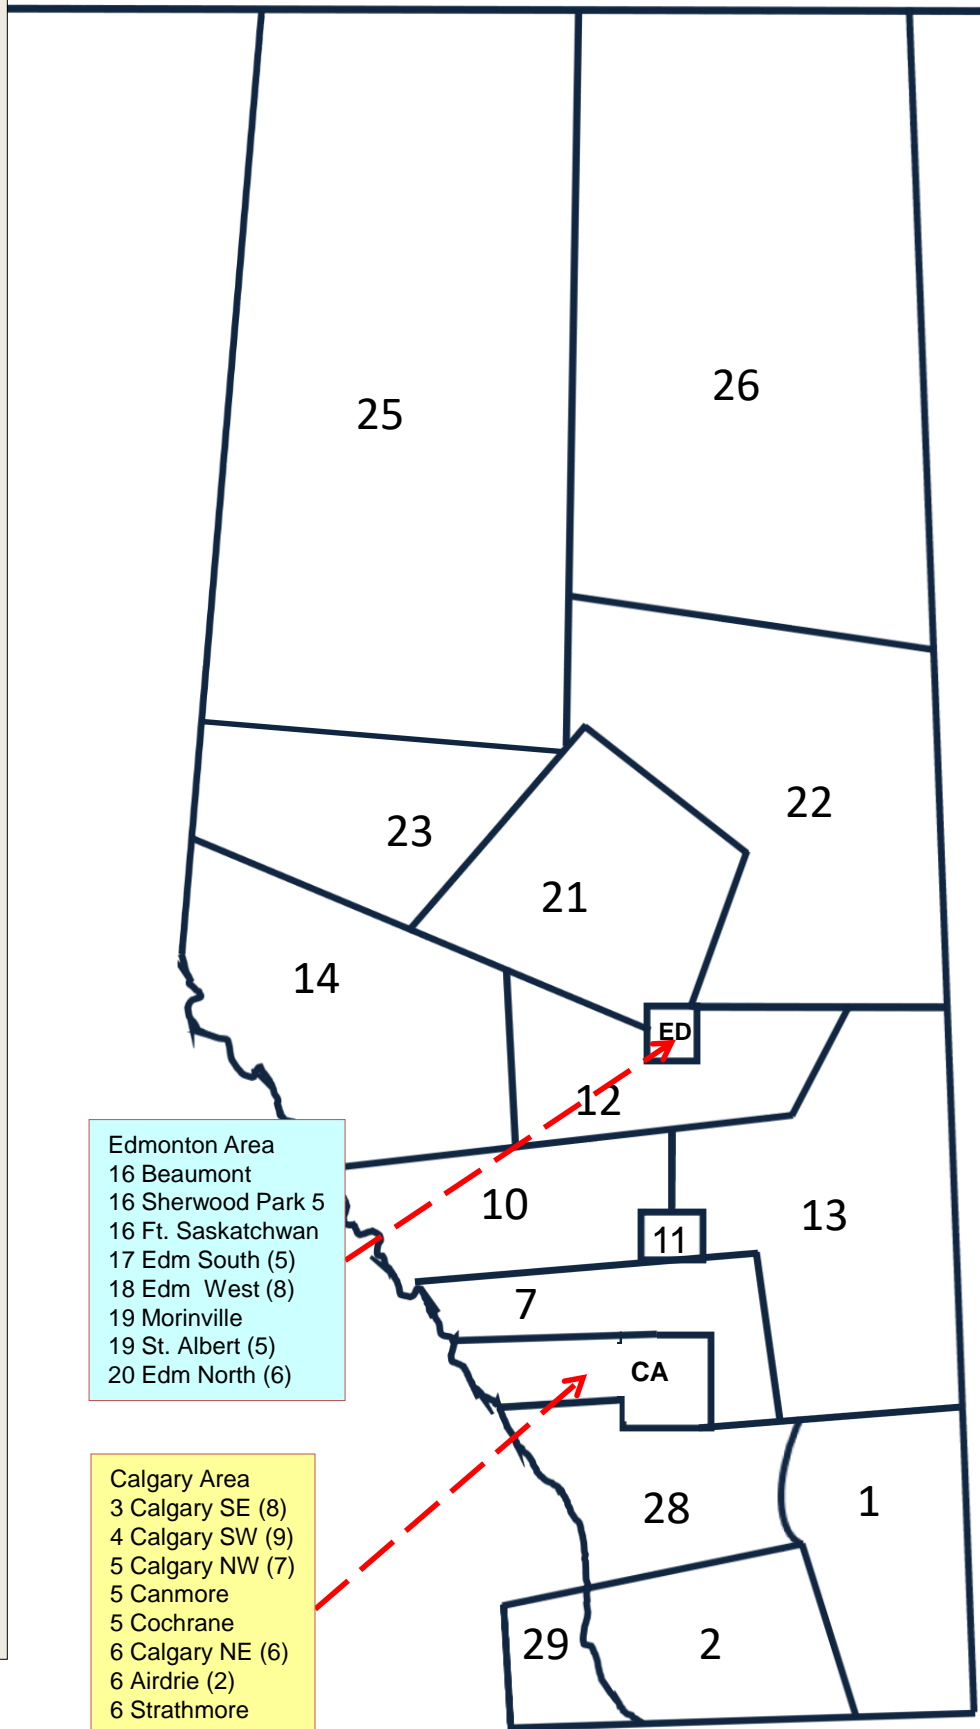

Sept2021

AB/NWT DISTRICT MAP

24 (N.W.T.)

- 1 Brooks
- 1 Medicine Hat (6)
- 2 Lethbridge (4)
- 2 Taber
- 2 Coleman
- 2 Ft MacLeod
- 7 Cremona
- 7 Drumheller
- 7 Innisfail
- 7 Olds
- 7 Sundre
- 10 Dickson
- 10 Rocky M Hse
- 10 Sylvan Lake
- 10 Eckville
- 11 Lacombe
- 11 Red Deer (6)
- 12 Camrose
- 12 Leduc
- 12 Ponoka
- 12 Wetaskiwin
- 13 Irma
- 13 St Michael
- 13 Vegreville
- 13 Vermilion
- 13 Wainwright
- 13 Sedgewick
- 13 Consort
- 14 Edson
- 14 Hinton
- 14 Jasper
- 21 Athabasca
- 21 Barrhead
- 21 Jarvie
- 21 Slave Lake
- 21 Spruce Grove
- 21 Stony Plain (2)
- 21 Westlock
- 21 Whitecourt
- 22 Bonnyville
- 22 Grand Centre
- 22 Elk Point
- 23 Beaverlodge
- 23 Gr Prairie (4)
- 23 High Prairie
- 23 Valleyview
- 23 Fox Creek
- 24 Ft Good Hope
- 24 Yellowknife
- 25 Peace River
- 26 Ft McMurray(2)
- 28 High River
- 28 Nanton
- 28 Okotoks
- 29 Kimberley
- 29 Invermere

Edmonton Area
 16 Beaumont
 16 Sherwood Park 5
 16 Ft. Saskatchewan
 17 Edm South (5)
 18 Edm West (8)
 19 Morinville
 19 St. Albert (5)
 20 Edm North (6)

Calgary Area
 3 Calgary SE (8)
 4 Calgary SW (9)
 5 Calgary NW (7)
 5 Canmore
 5 Cochrane
 6 Calgary NE (6)
 6 Airdrie (2)
 6 Strathmore

AB/NWT DISTRICT MAP